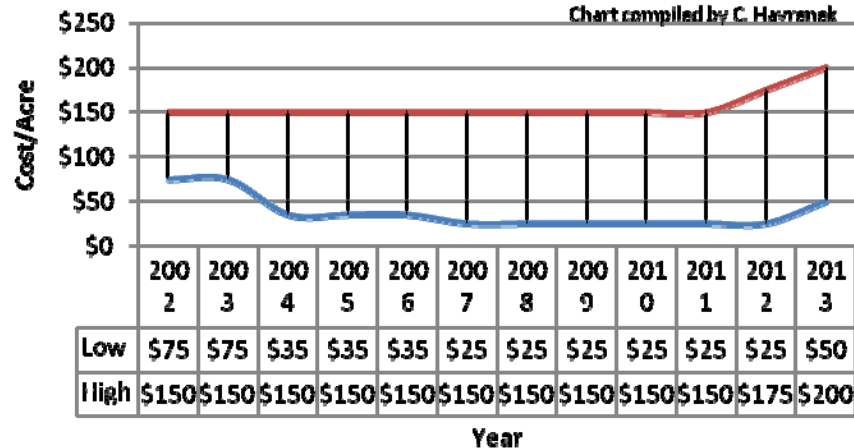

Buckeye I.D. (Metro Fringe & Non-Metro)

Sale Price /Acre

Chart compiled by C. Havrenek

Annual Cash Rents

Chart compiled by C. Havrenek

Water Cost

Chart compiled by C. Havrenek

Desert Pump Farmland (Non-District, rural SW County)

Sale Price Value/Acre

Chart compiled by C. Havrenek

Annual Cash Rents

Chart compiled by C. Havrenek

Pump Water Cost

Chart compiled by C. Havrenek

Harquahala Valley Irrigation

District Sale Price /Acre