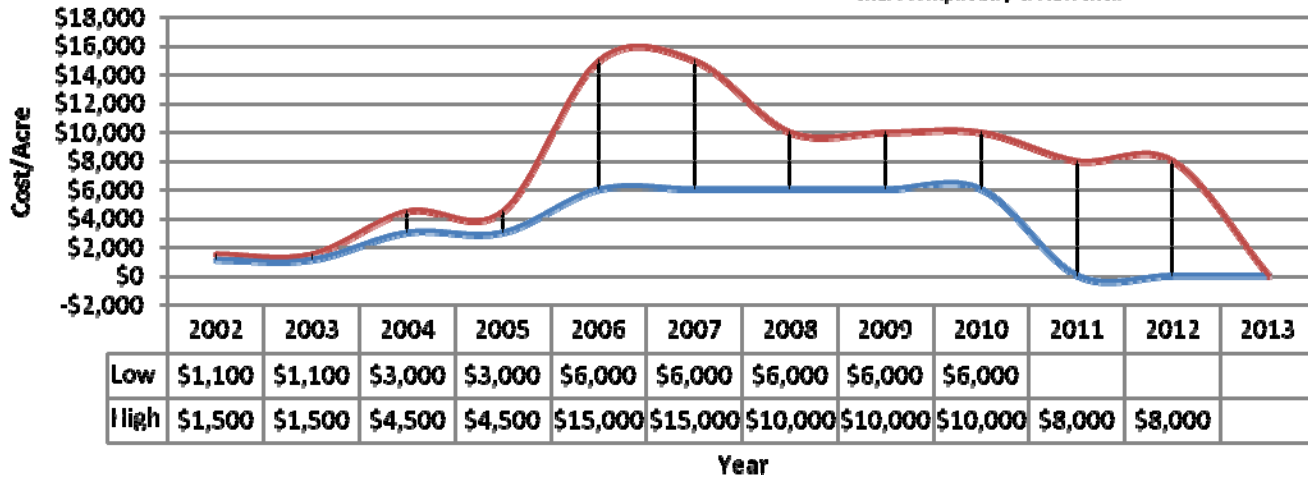

Harquahala Valley Irrigation

District Sale Price /Acre

Chart compiled by C. Havrenek