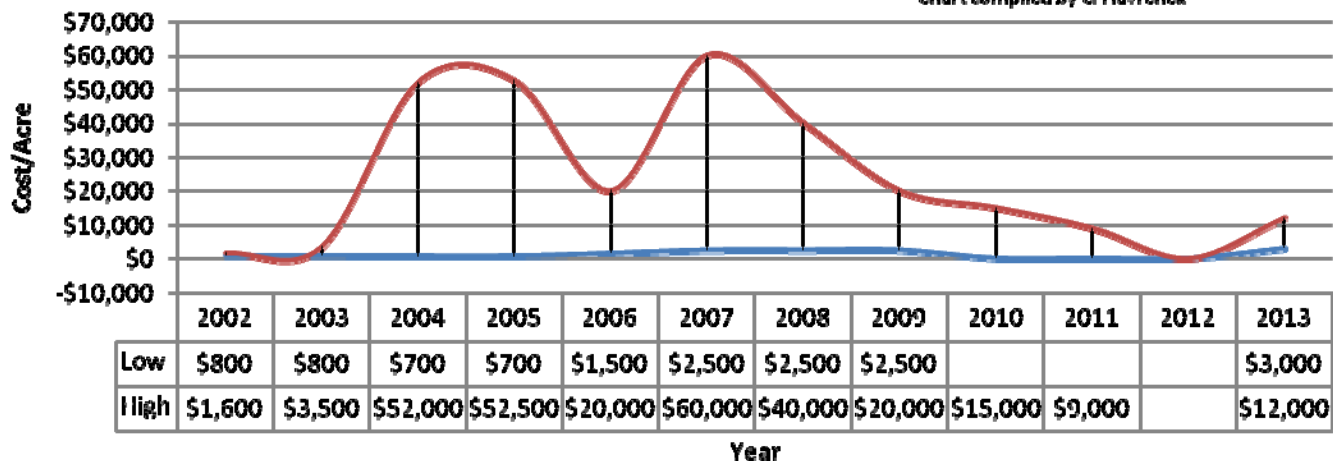

Desert Pump Farmland (Non-District, rural SW County)

Sale Price Value/Acre

Chart compiled by C. Havrenek