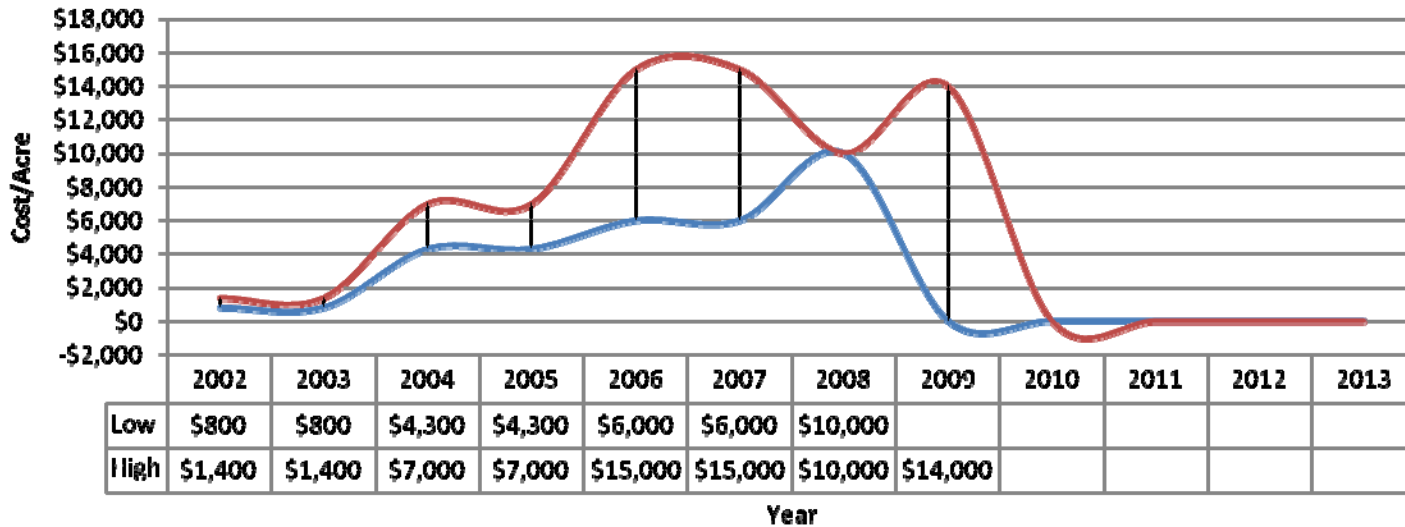

Paloma Irrigation and Drainage District

Sale Price /Acre