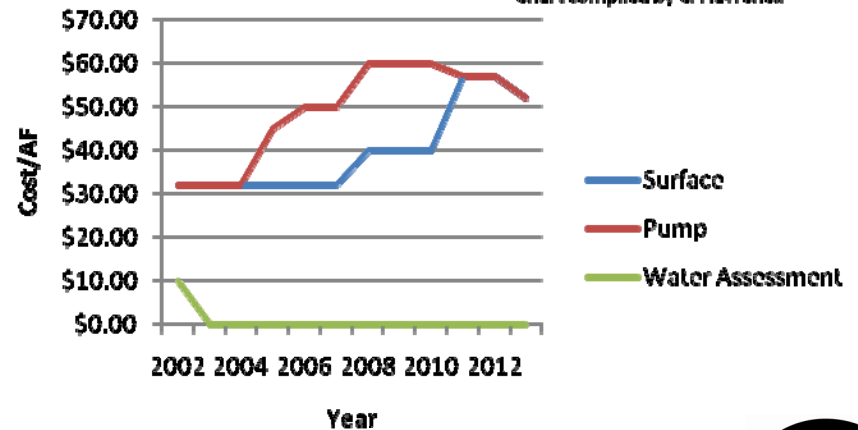

Sale Price /Acre

Annual Cash Rents

Average Water Cost

Queen Creek Irrigation District

Sale Price /Acre

Chart compiled by C. Havrenek

Annual Cash Rents

Chart compiled by C. Havrenek

Average Water Cost

Chart compiled by C. Havrenek

Roosevelt Irrigation District

Sale Price/Acre

Chart compiled by C. Havrenek

Annual Cash Rents

Chart compiled by C. Havrenek

Average Water Cost