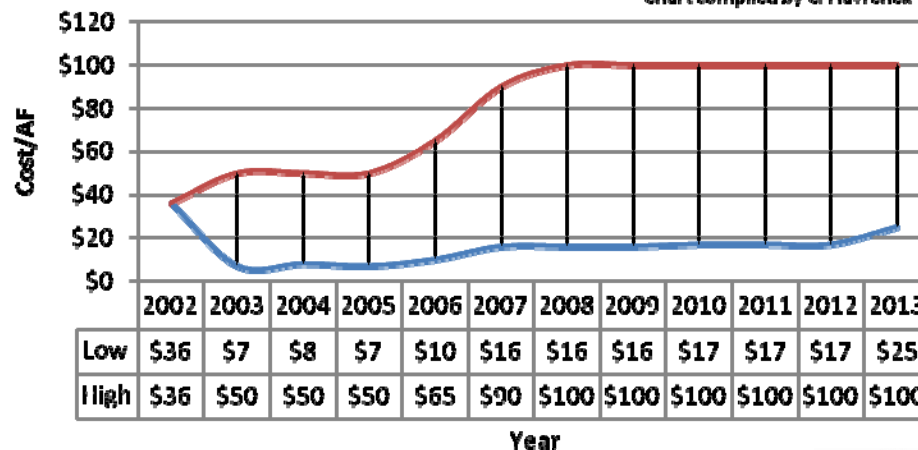

Sale Price Value/Acre

Chart compiled by C. Havrenek

Annual Cash Rents

Chart compiled by C. Havrenek

Pump Water Cost

Chart compiled by C. Havrenek

Harquahala Valley Irrigation

District Sale Price /Acre