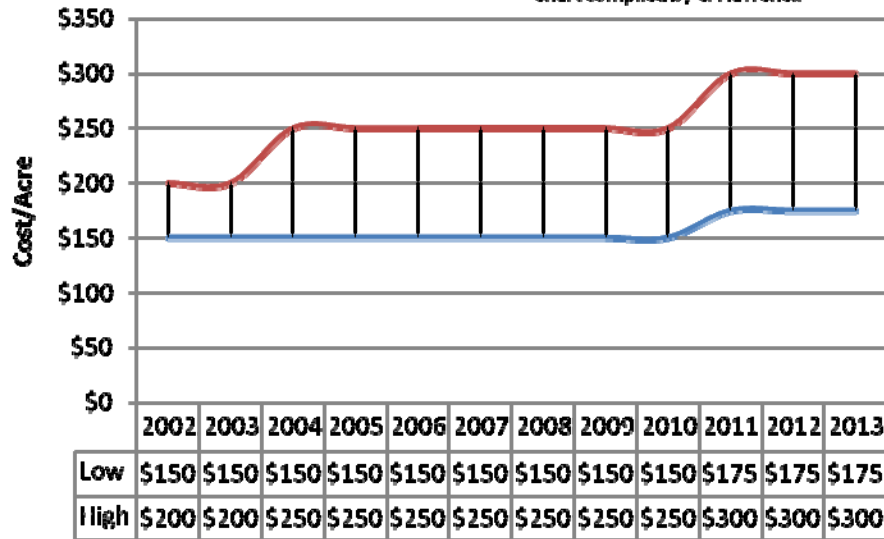

Salt River Project Water Users Assoc.

Sale Price /Acre

Chart compiled by C. Havrenek

Cash Rents

Chart compiled by C. Havrenek

Water Cost

Chart compiled by C. Havrenek

Tonopah Irrigation District