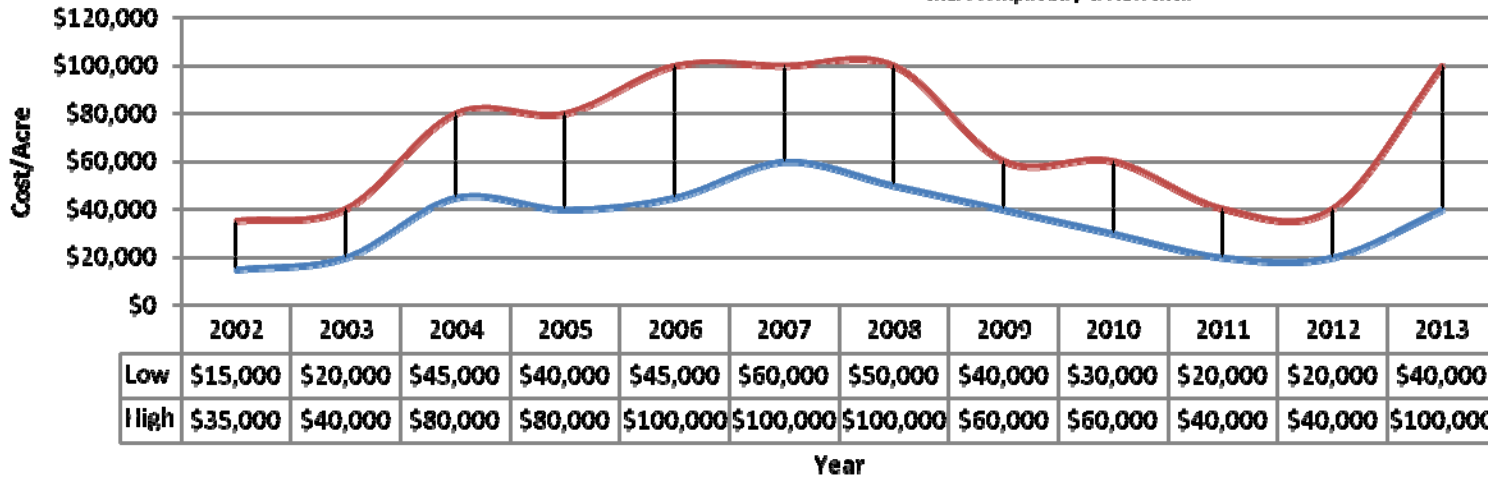

Sale Price /Acre

Annual Cash Rents

Average Water Cost

Queen Creek Irrigation District

Sale Price /Acre

Chart compiled by C. Havrenek

Annual Cash Rents

Chart compiled by C. Havrenek