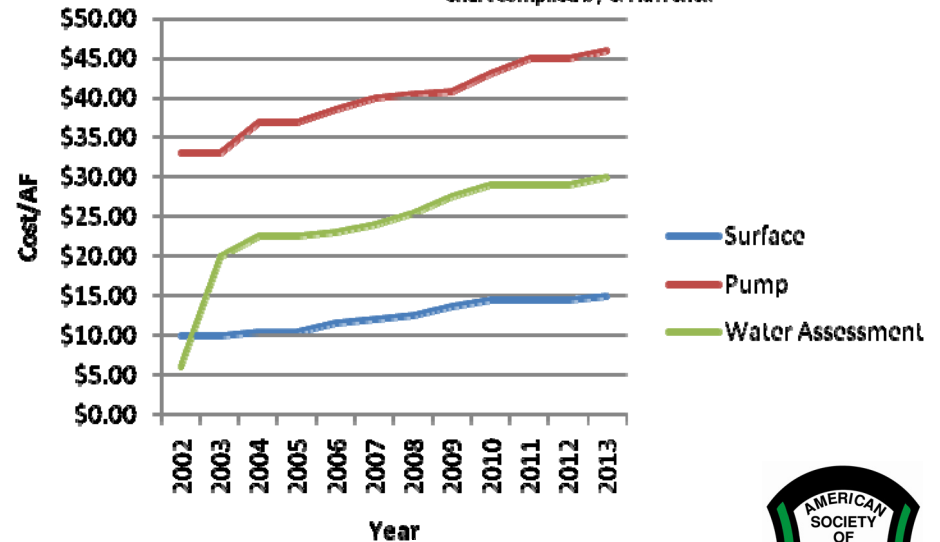

Salt River Project Water Users Assoc.

Sale Price /Acre

Chart compiled by C. Havrenek

Cash Rents

Chart compiled by C. Havrenek

Water Cost

Chart compiled by C. Havrenek

Tonopah Irrigation District

Sale Price /Acre Chart compiled by C. Havrenek

Annual Cash Rents

Chart compiled by C. Havrenek

Average Water Cost

Chart compiled by C. Havrenek