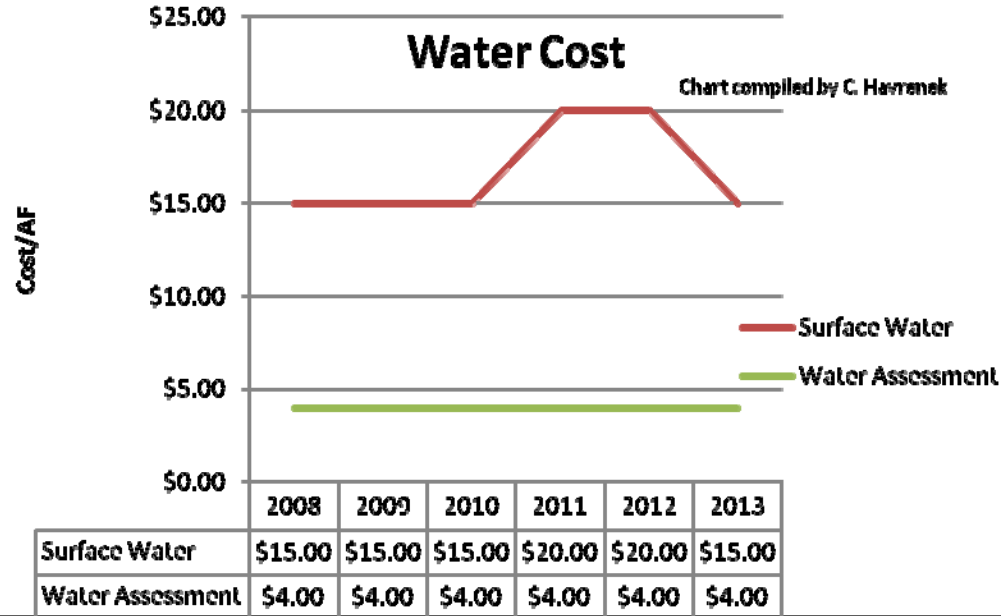

Maricopa County Market Trends

Charlie Havranek – Broker & Appraiser
Southwest Land Associates

Maricopa County

Arlington Canal Company

Annual Cash Rents Chart compiled by C. Havrenek

Water Cost Chart compiled by C. Havrenek