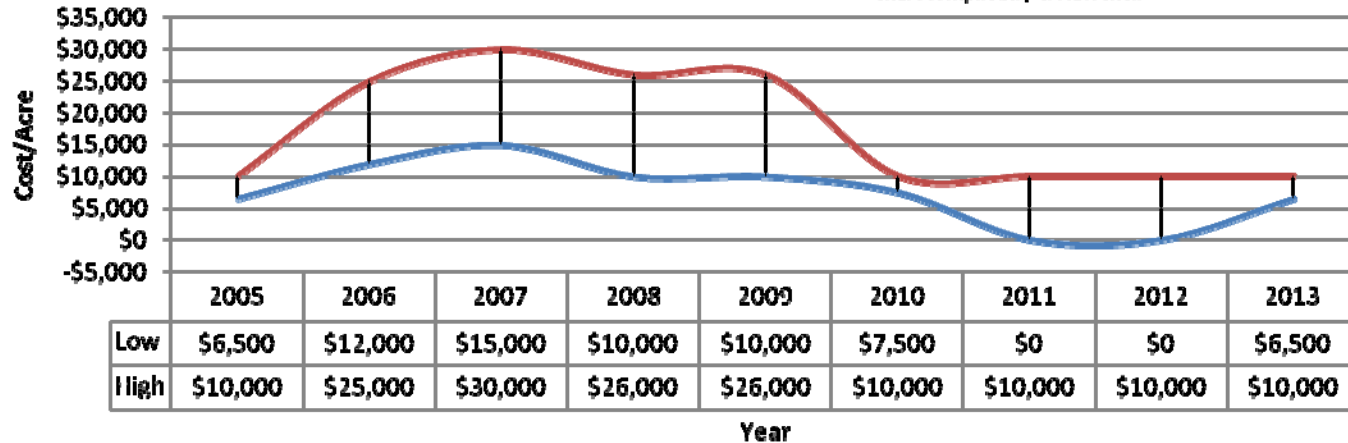

Tonopah Irrigation District

Sale Price /Acre Chart compiled by C. Havrenek