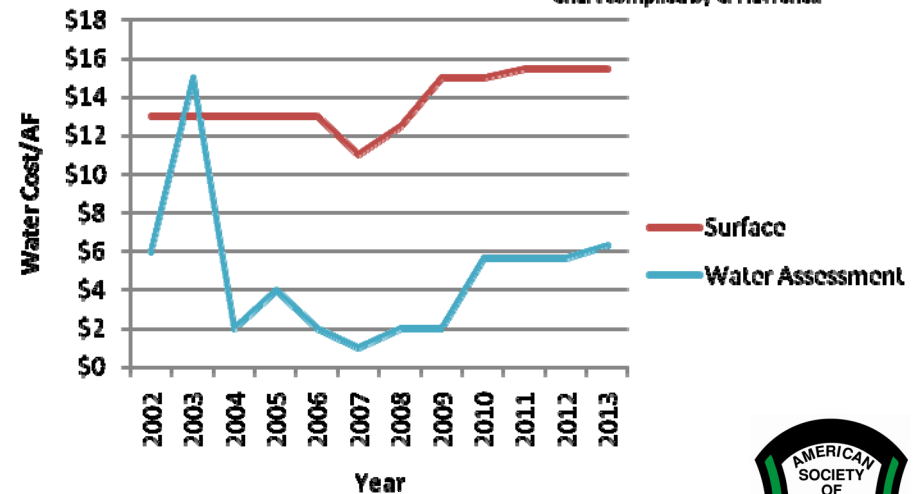

Maricopa County Market Trends

Charlie Havranek – Broker & Appraiser
Southwest Land Associates

Maricopa County

Arlington Canal Company

Annual Cash Rents Chart compiled by C. Havrenek

Water Cost Chart compiled by C. Havrenek

Buckeye I.D. (Metro Fringe & Non-Metro)

Sale Price /Acre

Chart compiled by C. Havrenek

Annual Cash Rents

Chart compiled by C. Havrenek

Water Cost

Chart compiled by C. Havrenek

Desert Pump Farmland (Non-District, rural SW County)

Sale Price Value/Acre

Chart compiled by C. Havrenek

Annual Cash Rents

Chart compiled by C. Havrenek

Pump Water Cost

Chart compiled by C. Havrenek

Harquahala Valley Irrigation

District Sale Price /Acre