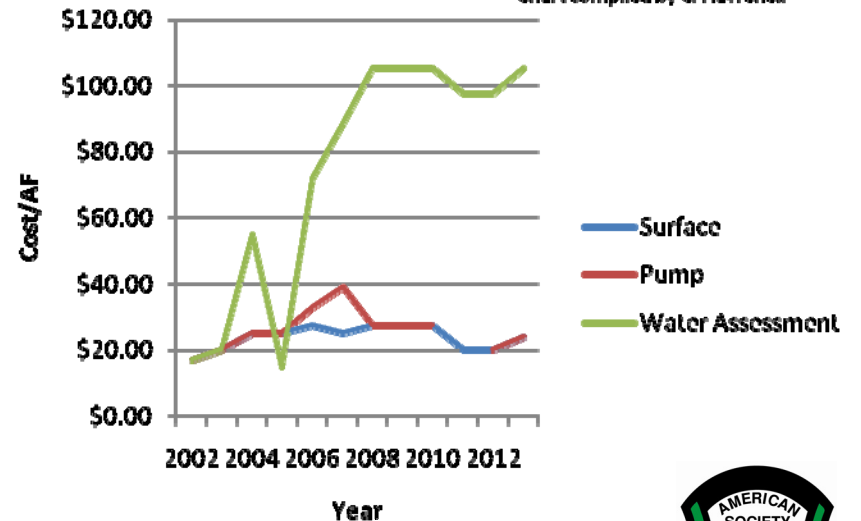

Chart compiled by C. Havrenek

Roosevelt Water Conservation District

Sale Price/Acre

Chart compiled by C. Havranek

Annual Cash Rents

Chart compiled by C. Havranek

Average Water Cost

Chart compiled by C. Havranek