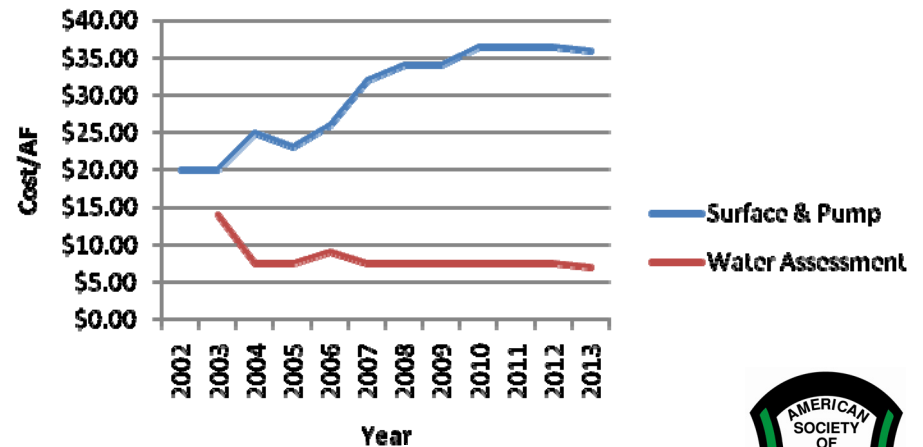

Average Water Cost