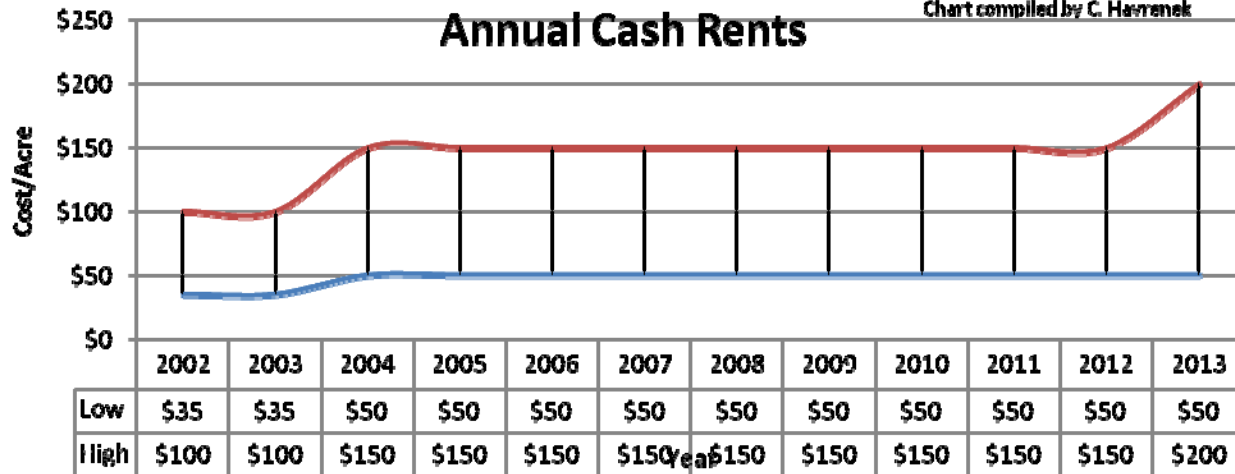

Harquahala Valley Irrigation District

Annual Cash Rents

Chart compiled by C. Havrenek