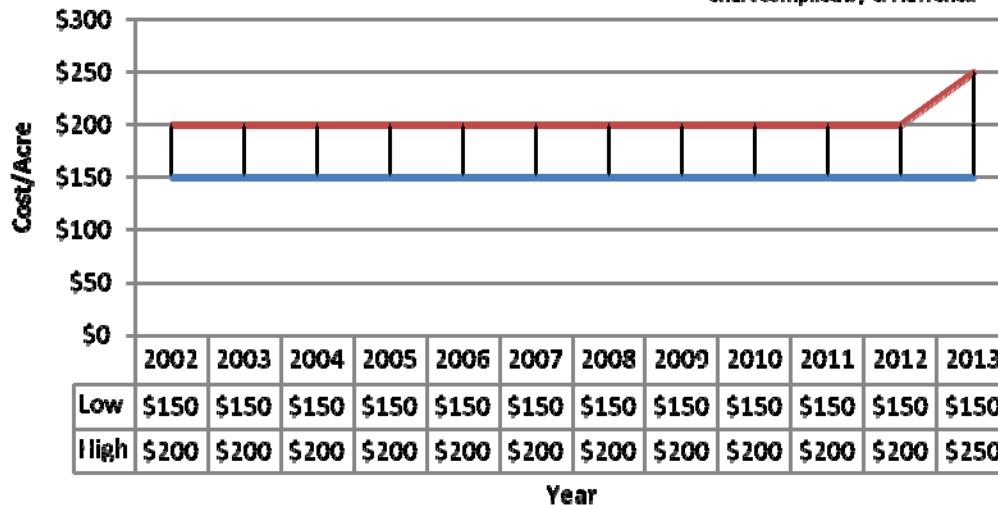

Average Water Cost

Chart compiled by C. Havrenek

Roosevelt Irrigation District

Sale Price/Acre

Chart compiled by C. Havrenek

Annual Cash Rents

Chart compiled by C. Havrenek

Average Water Cost

Chart compiled by C. Havrenek

Roosevelt Water Conservation District

Sale Price/Acre

Chart compiled by C. Havranek

Annual Cash Rents

Chart compiled by C. Havranek

Average Water Cost

Chart compiled by C. Havranek