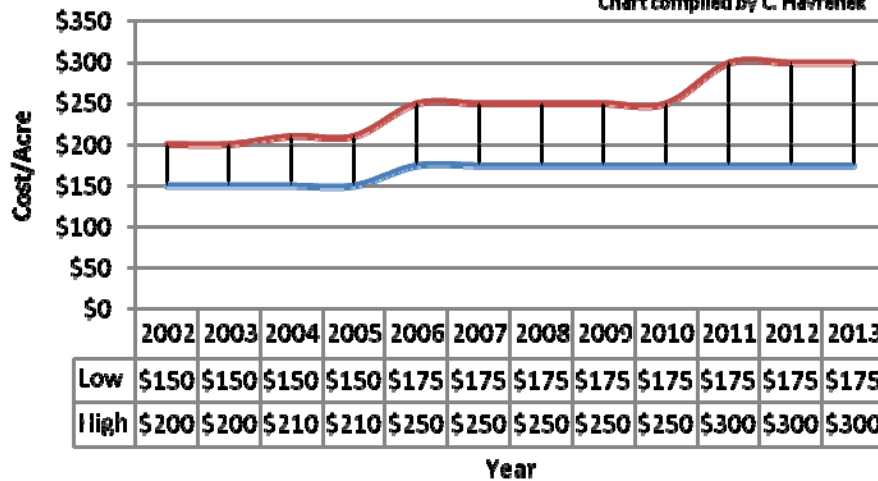

Buckeye I.D. (Metro Fringe & Non-Metro)

Sale Price /Acre

Chart compiled by C. Havrenek

Annual Cash Rents

Chart compiled by C. Havrenek

Water Cost

Chart compiled by C. Havrenek

Desert Pump Farmland (Non-District, rural SW County)