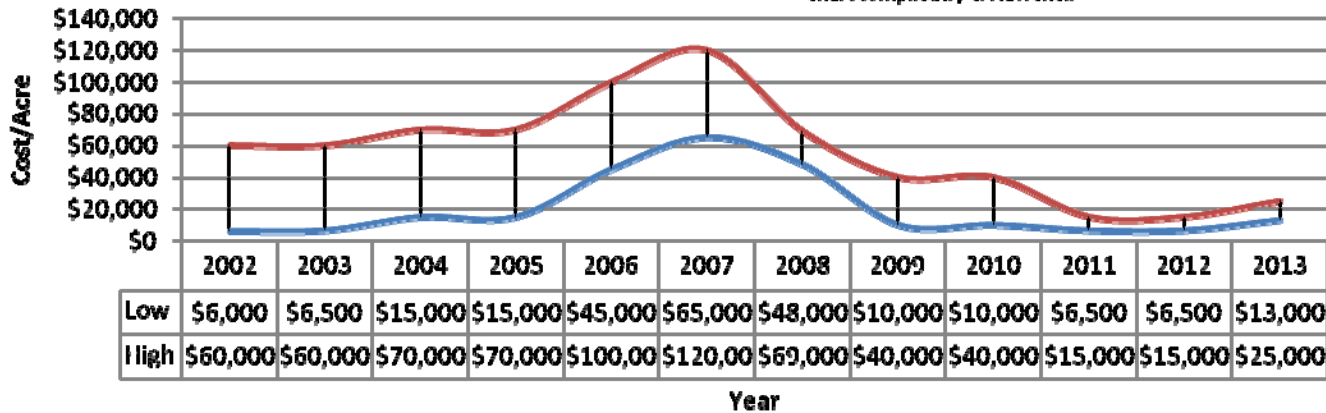

Average Water Cost

Chart compiled by C. Havrenek

Roosevelt Irrigation District

Sale Price/Acre

Chart compiled by C. Havrenek

Annual Cash Rents

Chart compiled by C. Havrenek

Average Water Cost