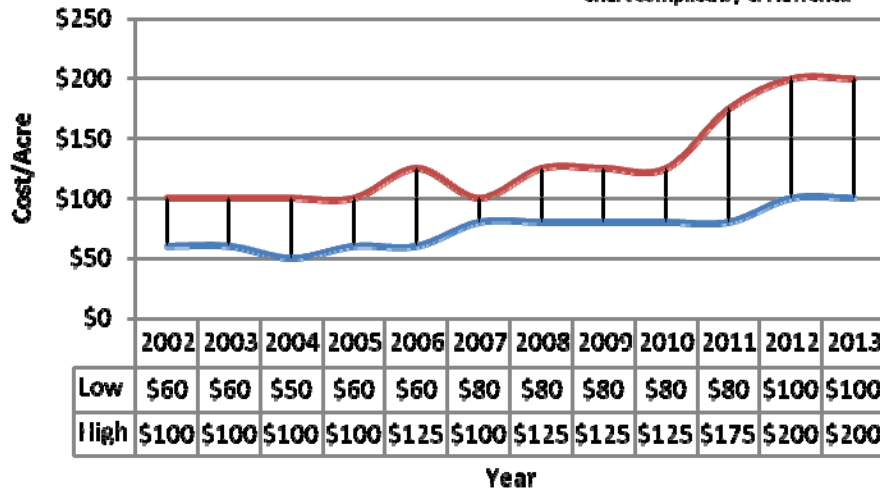

Sale Price /Acre

Annual Cash Rents

Average Water Cost

Queen Creek Irrigation District

Sale Price /Acre

Chart compiled by C. Havrenek

Annual Cash Rents

Chart compiled by C. Havrenek