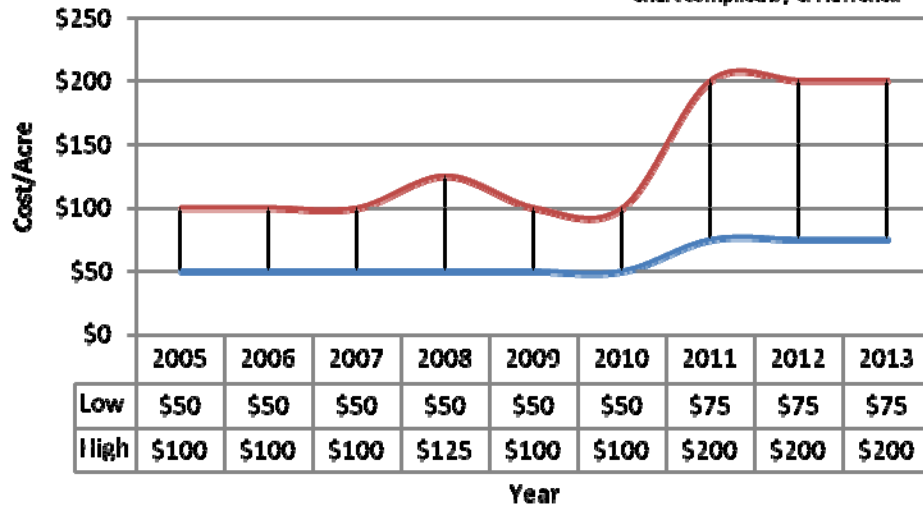

Annual Cash Rents

Chart compiled by C. Havrenek