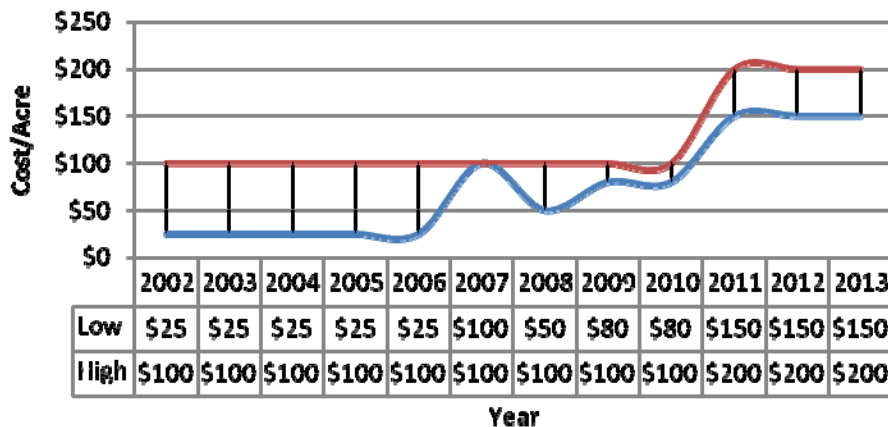

Annual Cash Rents