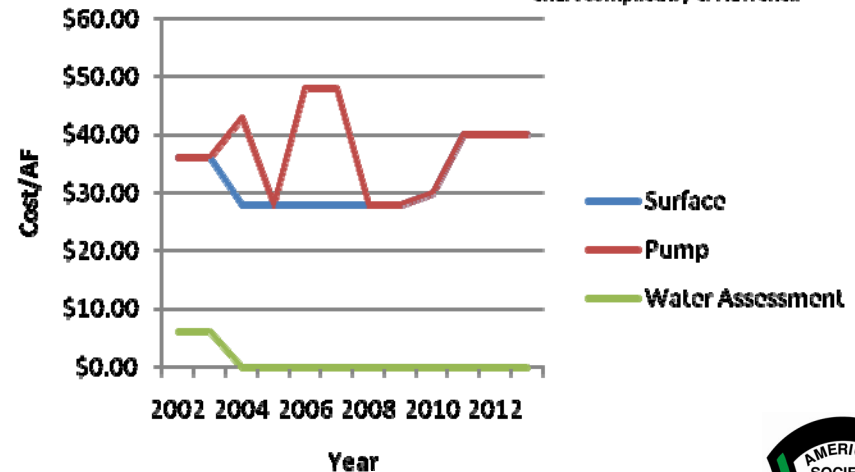

Maricopa Water District (NW Valley Metro Fringe Area)

Sale Price /Acre

Chart compiled by C. Havrenek

Annual Cash Rents

Chart compiled by C. Havrenek

Average Water Cost

Chart compiled by C. Havrenek

Paloma Irrigation and Drainage District