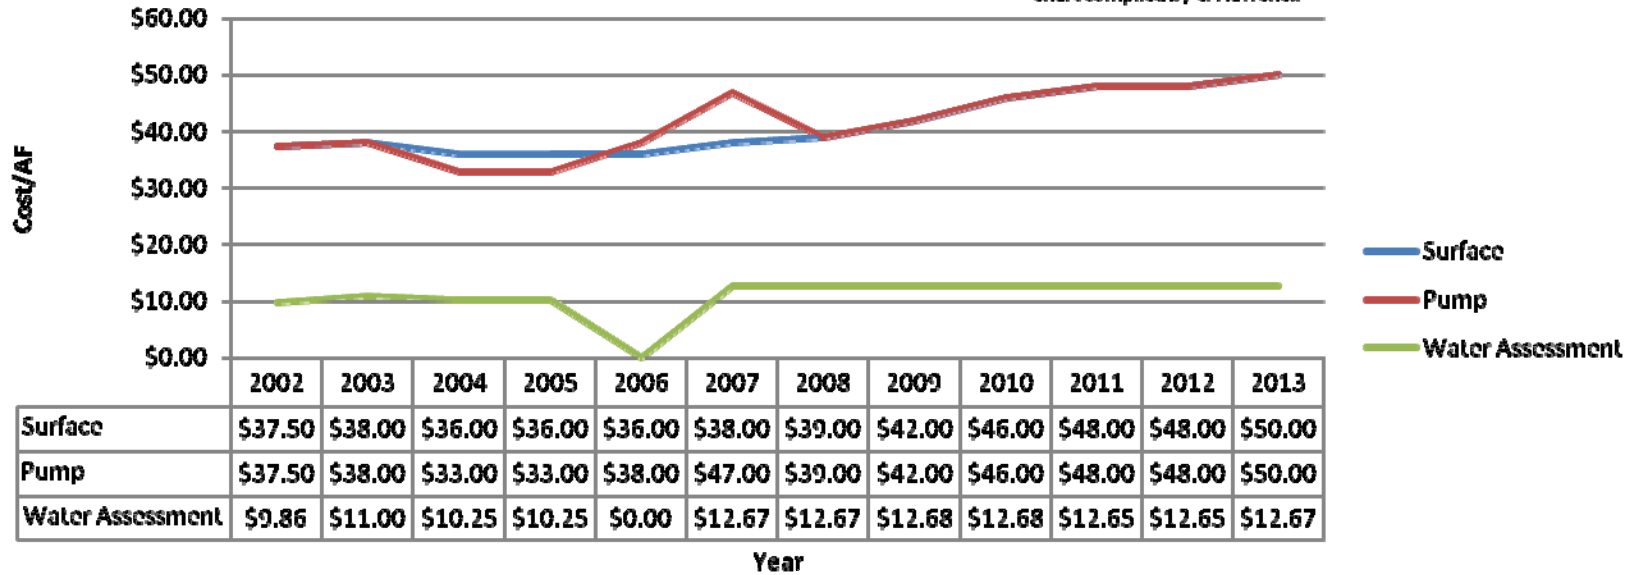

Chart compiled by C. Havrenek

Harquahala Valley Irrigation District

Annual Cash Rents

Chart compiled by C. Havrenek

Harqualaha Valley Irrigation District Cont.

Average Water Cost

Chart compiled by C. Havrenek