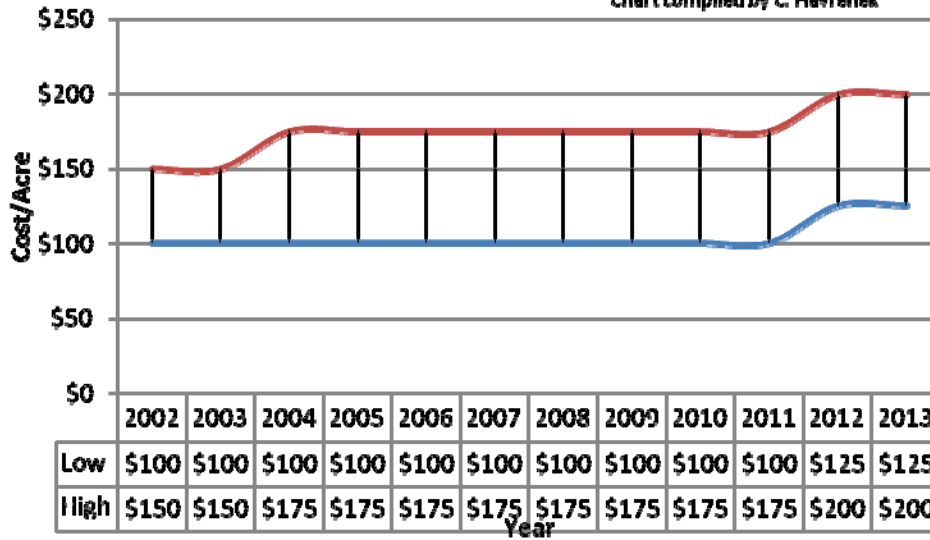

Average Water Cost

Chart compiled by C. Havrenek

Roosevelt Irrigation District

Sale Price/Acre

Chart compiled by C. Havrenek

Annual Cash Rents

Chart compiled by C. Havrenek

Average Water Cost