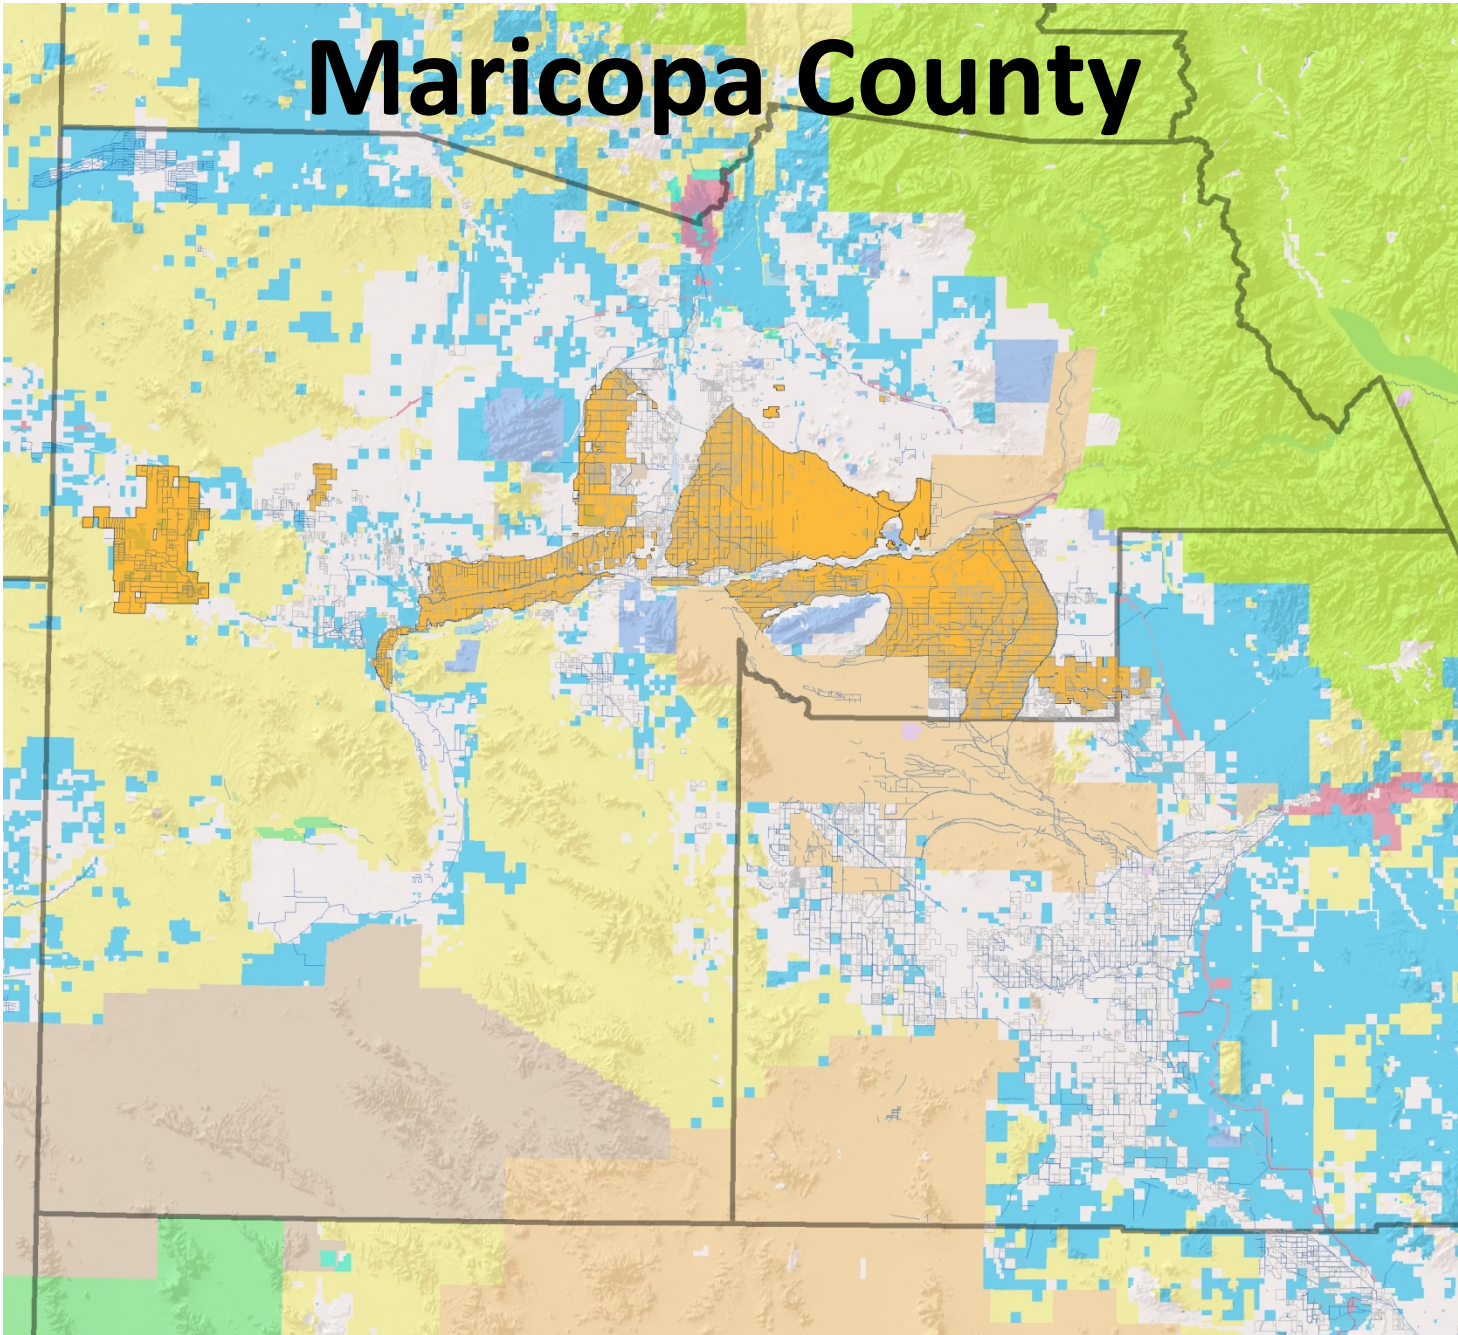

Maricopa County Market Trends

Charlie Havranek – Broker & Appraiser
Southwest Land Associates

Maricopa County

Arlington Canal Company

Annual Cash Rents Chart compiled by C. Havrenek

Water Cost Chart compiled by C. Havrenek

Buckeye I.D. (Metro Fringe & Non-Metro)

Sale Price /Acre

Chart compiled by C. Havrenek

Annual Cash Rents

Chart compiled by C. Havrenek

Water Cost

Chart compiled by C. Havrenek

Desert Pump Farmland (Non-District, rural SW County)