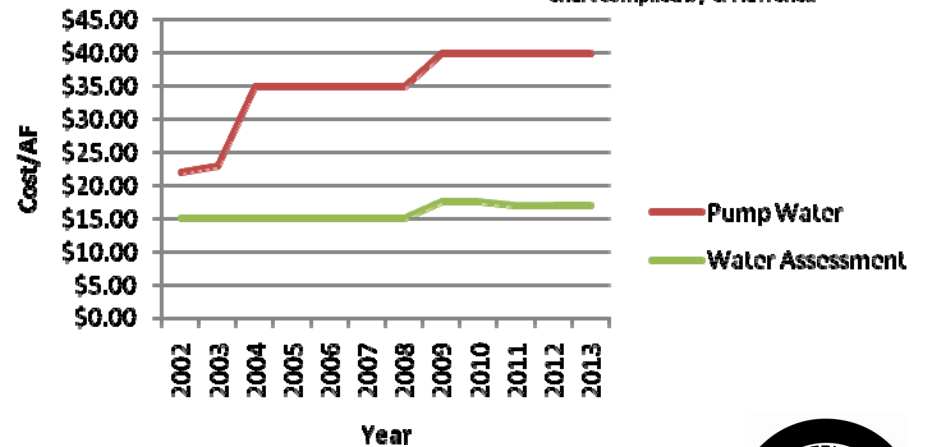

Average Water Cost

Chart compiled by C. Havrenek