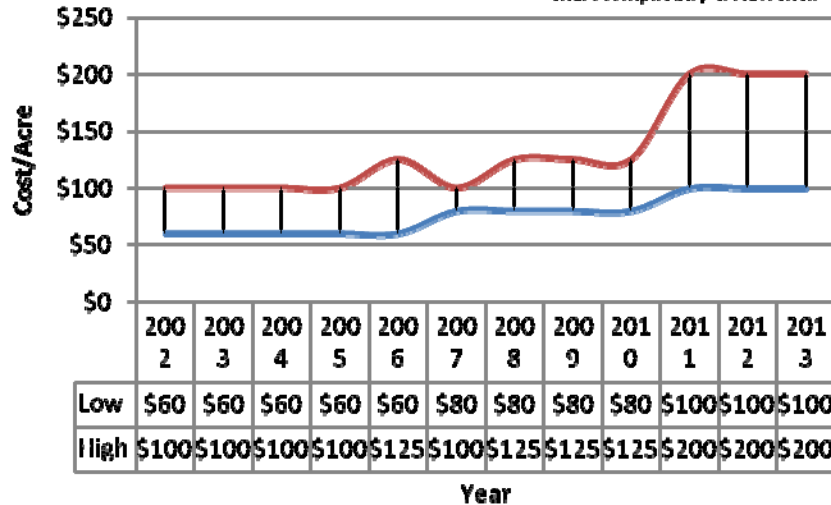

Chart compiled by C. Havrenek

Harquahala Valley Irrigation District

Annual Cash Rents

Chart compiled by C. Havrenek

Harqualaha Valley Irrigation District Cont.

Average Water Cost

Chart compiled by C. Havrenek

Maricopa Water District (NW Valley Metro Fringe Area)

Sale Price /Acre

Chart compiled by C. Havrenek

Annual Cash Rents

Chart compiled by C. Havrenek

Average Water Cost

Chart compiled by C. Havrenek

Paloma Irrigation and Drainage District

Sale Price /Acre

Annual Cash Rents

Average Water Cost

Queen Creek Irrigation District

Sale Price /Acre

Chart compiled by C. Havrenek

Annual Cash Rents

Chart compiled by C. Havrenek