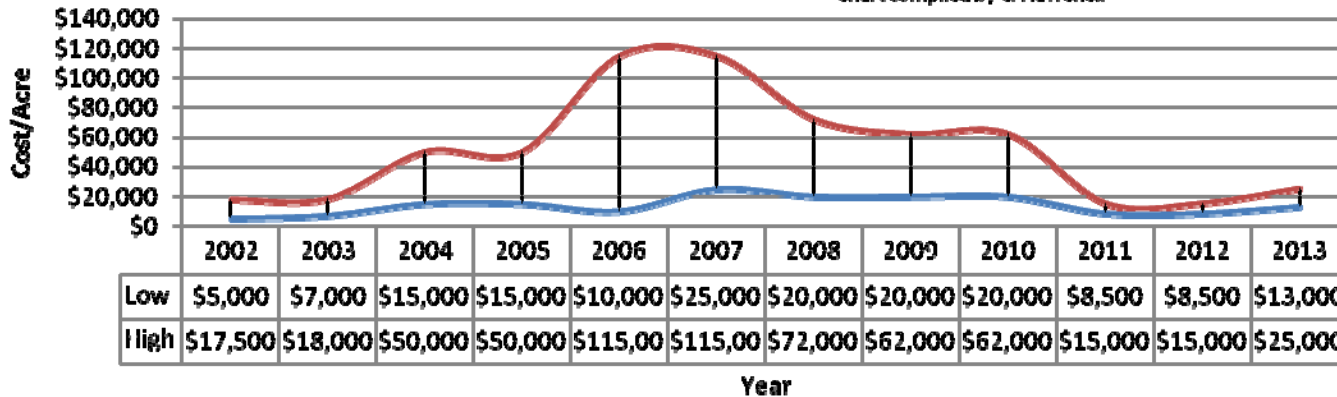

Buckeye I.D. (Metro Fringe & Non-Metro)

Sale Price /Acre

Chart compiled by C. Havrenek